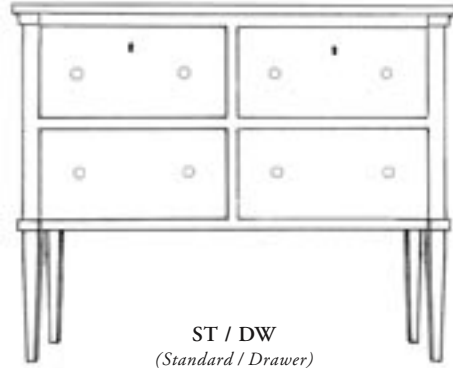

Note: Glides can be added to the drawers for an additional fee.

ST / DW
(Standard / Drawer)
W x D x H
40 in. x 15 in. x 32 in.
102 cm. x 38 cm. x 81 cm.

LG / CA
(Large / Cabinet)
W x D x H
54 in. x 18 in. x 36 in.
137 cm. x 46 cm. x 91 cm.
Note: Includes single interior shelf

C28 CORTONA CHEST

WHEN ORDERING USE THE FOLLOWING FORMULA:

FRAME# / SIZE / TYPE / BAMBOO COLOR
(when applicable) / COLOR / DECORATION
and COLOR of DECORATION (when applicable)

Examples:

1) C28 / LG / CA / BB02 / BK / 43
(Cortona / Large / Cabinet / Brown Bamboo /
Black / Decoration 43)

Note: On bamboo frames the top is the same color as the bamboo.

Note: Glides can be added to the drawers for an additional fee.

ST / DW
(Standard / Drawer)
W x D x H
40 in. x 15 in. x 32 in.
102 cm. x 38 cm. x 81 cm.