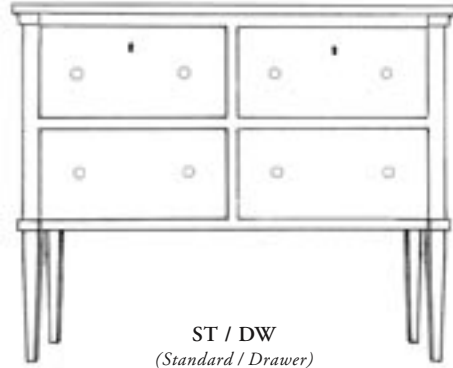

C28 CORTONA CHEST

WHEN ORDERING USE THE FOLLOWING FORMULA:

FRAME# / SIZE / TYPE / COLOR / DECORATION

Examples:

1) C28 / LG / CA / BK / 24

(Cortona / Large / Cabinet / Black / Decoration 24)

2) C28 / ST / DW / PK / 01

(Cortona / Standard / Drawer / Pink / Decoration 01)

STANDARD FINISHES:

• COLOR OPTIONS:

Any of the standard "Base Colors."

• DECORATIVE OPTIONS:

Any of the following:

00	13	28R
01	15	29
02	16	52
04	18	
04R	21	
05	22	
07	24	
11	28	

Note: Glides can be added to the drawers for an additional fee.

ST / DW
(Standard / Drawer)
W x D x H
40 in. x 15 in. x 32 in.
102 cm. x 38 cm. x 81 cm.

LG / CA
(Large / Cabinet)
W x D x H
54 in. x 18 in. x 36 in.
137 cm. x 46 cm. x 91 cm.
Note: Includes single interior shelf