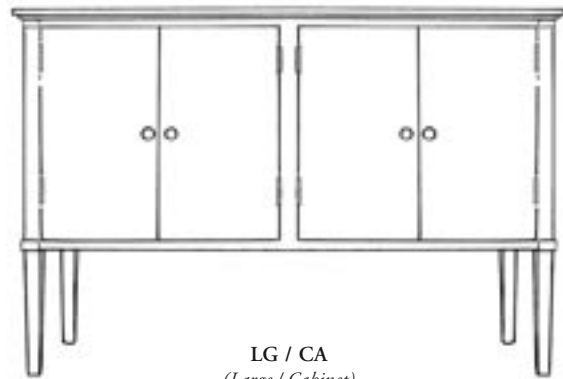

C28 CORTONA CHEST

WHEN ORDERING USE THE FOLLOWING FORMULA:

FRAME# / SIZE / TYPE / BAMBOO COLOR
(when applicable) / COLOR / DECORATION
and COLOR of DECORATION (when applicable)

Examples:

1) C28 / LG / CA / BB02 / BK / 43
(Cortona / Large / Cabinet / Brown Bamboo /
Black / Decoration 43)

Note: On bamboo frames the top is the same color as the bamboo.

Note: Glides can be added to the drawers for an additional fee.

ST / DW
(Standard / Drawer)
W x D x H
40 in. x 15 in. x 32 in.
102 cm. x 38 cm. x 81 cm.

LG / CA
(Large / Cabinet)
W x D x H
54 in. x 18 in. x 36 in.
137 cm. x 46 cm. x 91 cm.
Note: Includes single interior shelf

ST / DW / BB
(Standard / Drawer / Bamboo)
W x D x H
40 in. x 15 in. x 32 in.
102 cm. x 38 cm. x 81 cm.

LG / CA / BB
(Large / Cabinet / Bamboo)
W x D x H
54 in. x 18 in. x 36 in.
137 cm. x 46 cm. x 91 cm.
Note: Includes single interior shelf