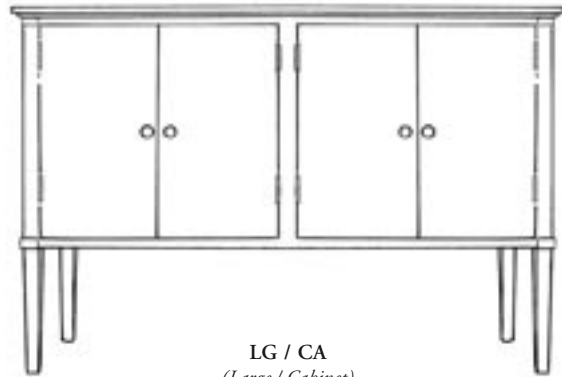

C28 CORTONA CHEST

WHEN ORDERING USE THE FOLLOWING FORMULA:

FRAME# / SIZE / TYPE / COLOR / DECORATION

Examples:

1) C28 / LG / CA / BK / 24

(Cortona / Large / Cabinet / Black / Decoration 24)

2) C28 / ST / DW / PK / 01

(Cortona / Standard / Drawer / Pink / Decoration 01)

STANDARD FINISHES:

• COLOR OPTIONS:

Any of the standard "Base Colors."

• DECORATIVE OPTIONS:

Any of the following:

00	13	28R
01	15	29
02	16	52
04	18	
04R	21	
05	22	
07	24	
11	28	

Note: Glides can be added to the drawers for an additional fee.

ST / DW
(Standard / Drawer)
W x D x H
40 in. x 15 in. x 32 in.
102 cm. x 38 cm. x 81 cm.

LG / CA
(Large / Cabinet)
W x D x H
54 in. x 18 in. x 36 in.
137 cm. x 46 cm. x 91 cm.
Note: Includes single interior shelf