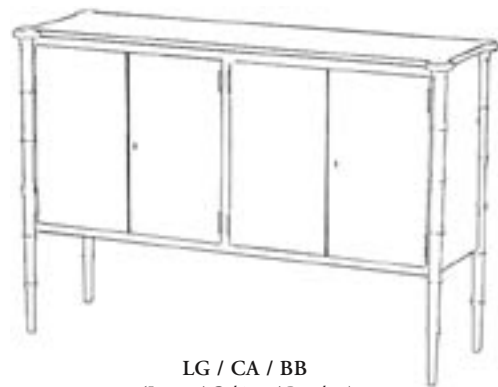

Note: On bamboo frames the top is the same color as the bamboo.

Note: Glides can be added to the drawers for an additional fee.

ST / DW
(Standard / Drawer)
W x D x H
40 in. x 15 in. x 32 in.
102 cm. x 38 cm. x 81 cm.

LG / CA
(Large / Cabinet)
W x D x H
54 in. x 18 in. x 36 in.
137 cm. x 46 cm. x 91 cm.
Note: Includes single interior shelf

ST / DW / BB
(Standard / Drawer / Bamboo)
W x D x H
40 in. x 15 in. x 32 in.
102 cm. x 38 cm. x 81 cm.

LG / CA / BB
(Large / Cabinet / Bamboo)
W x D x H
54 in. x 18 in. x 36 in.
137 cm. x 46 cm. x 91 cm.
Note: Includes single interior shelf