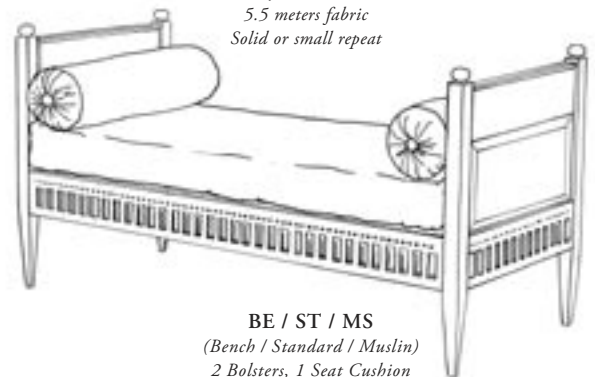

BE / ST / MS
(Bench / Standard / Muslin)
2 Bolsters, 1 Seat Cushion
W x D x H
63 in. x 27.5 in. x 33 in.*
160 cm. x 70 cm. x 84 cm.*
COM Requirements:
9 yards fabric
8.25 meters fabric
Solid or small repeat

FINISHES: (Standard or Premium)**

- **COLOR OPTIONS:**
  Any Patina Base Color
- **DECORATIVE OPTIONS:**
  Any Patina Decorative Option

** For an explanation of "Standard" and "Premium" finishes see the "Base Colors/Decorative Options" section of this catalog.